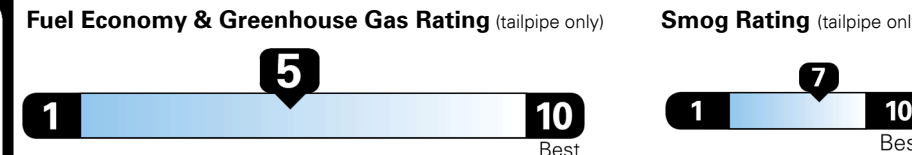

EPA DOT Fuel Economy and Environment

Gasoline Vehicle

Fuel Economy

25 MPG
combined city/hwy

23 MPG
city

29 MPG
highway

4.0 gallons per 100 miles

Small SUVs range from 14 to 118 MPG. The best vehicle rates 140 MPGe.

You spend $1,000 more in fuel costs over 5 years compared to the average new vehicle.

Annual fuel cost $2,150