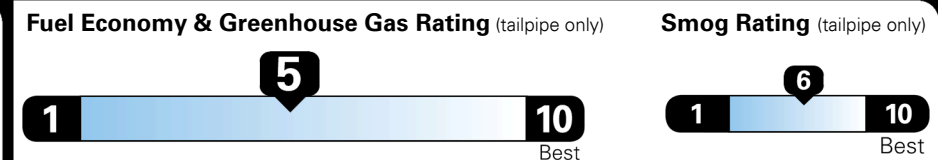

EPA DOT Fuel Economy and Environment

Gasoline Vehicle

Fuel Economy

22 MPG
combined city/hwy

19 MPG
city

26 MPG
highway

Standard SUVs range from 11 to 100 MPG. The best vehicle rates 140 MPGe.

4.5 gallons per 100 miles

You spend $2,500
more in fuel costs over 5 years compared to the average new vehicle.

Annual fuel cost $2,450