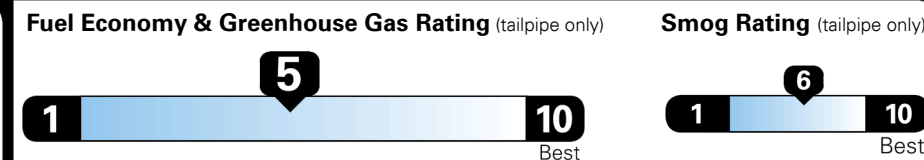

EPA DOT Fuel Economy and Environment

Gasoline Vehicle

Fuel Economy

22 MPG
combined city/hwy

19 MPG
city

26 MPG
highway

4.5 gallons per 100 miles

Standard SUVs range from 11 to 100 MPG. The best vehicle rates 140 MPGe.

You spend $2,500
more in fuel costs over 5 years compared to the average new vehicle.

Annual fuel cost $2,450