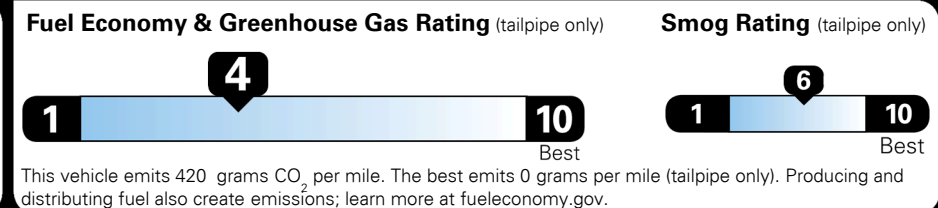

COMFORT & CONVENIENCE(cont.)

Power 3rd Row Seats
Heated Front, 2nd and 3rd Row Seats
Ventilated Front and 2nd Row Seats
Heated Steering Wheel
Manual Rear Side Window Sunshade
Ambient Lighting
Hands-free Smart Liftgate w/ Auto Open
Front, 2nd and 3rd Row USB Ports
115V Power Outlet

MULTIMEDIA & CONNECTIVITY
12.3" Navigation System w/AM/FM/HD Radio (TM)
Android Auto (TM) & Apple CarPlay®
Harman Kardon® Premium Audio
Wireless Phone Charger
Digital Key
SiriusXM® w/ 90-Day trial subscription;
Not Available in AK & HI
Bluelink+ All-Inclusive Connected Services (enrollment required)
Wi-Fi Hotspot (trial with Bluelink®)

Full Tank of Fuel

Manufacturer's Suggested Retail Price: **$52,350.00**

ADDED FEATURES:

*Carpeted Floor Mats $215.00
*Cargo Net $55.00
*Cargo Tray, up seatback $150.00
*Cargo Cover $190.00
*Wheel Locks $70.00

Inland Freight & Handling : $1,395.00
Total Price : $54,425.00

Hyundai's flagship, premium three-row SUV

EPA DOT Fuel Economy and Environment

Gasoline Vehicle

Fuel Economy
21 MPG
combined city/hwy
4.8 gallons per 100 miles

Standard SUVs range from 11 to 100 MPG. The best vehicle rates 140 MPGe.

19 city
24 highway

You spend $3,000 more in fuel costs over 5 years compared to the average new vehicle.

Annual fuel cost $2,550

Actual results will vary for many reasons, including driving conditions and how you drive and maintain your vehicle. The average new vehicle gets 28 MPG and costs $9,750 to fuel over 5 years. Cost estimates are based on 15,000 miles per year at $ 3.60 per gallon. MPGe is miles per gasoline gallon equivalent. Vehicle emissions are a significant cause of climate change and smog.

fueleconomy.gov

Calculate personalized estimates and compare vehicles

Manufacturer's suggested retail price includes manufacturer's recommended pre-delivery service. Gasoline license and title fees state and local taxes and dealer installed options and accessories are not included in the manufacturer's suggested retail price. This label has been affixed to this vehicle by Hyundai Motor America, pursuant to the requirements of 15 U.S.C. 1231 et seq. which prohibits its removal or alteration prior to delivery to the ultimate purchaser.

PARTS CONTENT INFORMATION FOR VEHICLE IN THIS CARLINE:
U.S./CANADIAN PARTS CONTENT: 2 %
MAJOR SOURCES OF FOREIGN PARTS CONTENT: KOREA: 80 %

Note: Parts content does not include final assembly, distribution, or other non-parts costs.

FOR THIS VEHICLE:
FINAL ASSEMBLY POINT: ULSAN, KOREA
COUNTRY OF ORIGIN:
ENGINE: KOREA
TRANSMISSION: KOREA

66 A 0434HMORNI

VIN: KM8R7DGE4RU747713