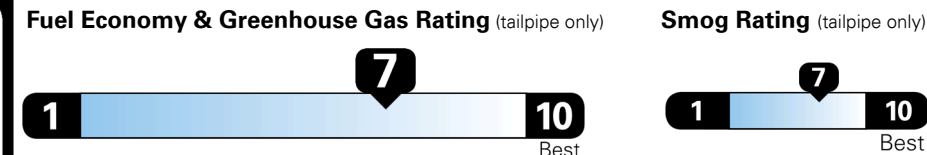

Inland Freight & Handling : \$1,375.00
Total Price : **\$41,705.00**

The all-purpose hybrid SUV.
Now with Bluelink+ Connected Services.

EPA DOT Fuel Economy and Environment

Gasoline Vehicle

Fuel Economy
37 MPG
combined city/hwy
2.7 gallons per 100 miles

Small SUVs range from 14 to 118 MPG. The best vehicle rates 140 MPGe.

37 city
36 highway

You save \$2,500
in fuel costs over 5 years compared to the average new vehicle.

Annual fuel cost \$1,450

This vehicle emits 245 grams CO₂ per mile. The best emits 0 grams per mile (tailpipe only). Producing and distributing fuel also create emissions; learn more at fueleconomy.gov.