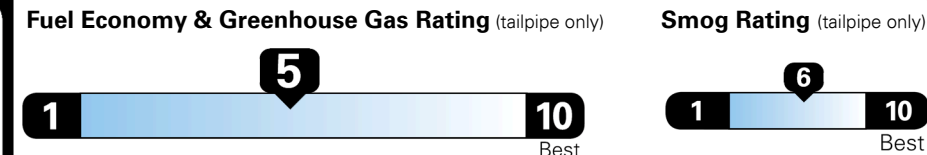

EPA DOT Fuel Economy and Environment

Gasoline Vehicle

Fuel Economy
22 MPG
combined city/hwy
19 city
26 highway
4.5 gallons per 100 miles

Standard SUVs range from 11 to 100 MPG. The best vehicle rates 140 MPGe.

You spend $2,500
more in fuel costs over 5 years compared to the average new vehicle.

Annual fuel cost $2,450